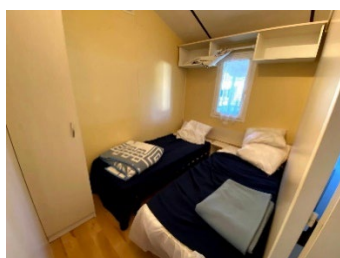

MOBILE HOME RIDOREV

The Ridorevs are mobile homes for 4 people, they are composed of two bedrooms, a shower room, a toilet and a common area including a kitchenette and a bench in the dining area. You can also enjoy the good weather by dining or having an aperitif or by playing a board game with your children or friends on the shaded terrace.

Description :

Surface area of 18m2 – with private sanitary facilities.

Bedroom 1: 1 bed of 140 x 190 or 2 beds of 80x190 – pillows and duvets provided

Bedroom 2: 2 beds of 80 x 190 – pillows and duvets provided