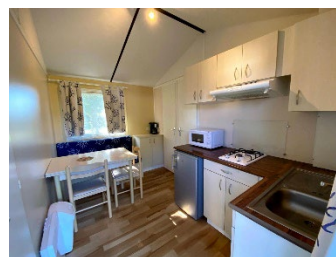

MOBILE HOME RIDOREV

The Ridorevs are mobile homes for 4 people, they are composed of two bedrooms, a shower room, a toilet and a common area including a kitchenette and a bench in the dining area. You can also enjoy the good weather by dining or having an aperitif or by playing a board game with your children or friends on the shaded terrace.

Description :

Surface area of 18m2 – with private sanitary facilities.

Bedroom 1: 1 bed of 140 x 190 or 2 beds of 80x190 – pillows and duvets provided

Bedroom 2: 2 beds of 80 x 190 – pillows and duvets provided

Kitchen – living room – 1 table – chairs – fridge top – gas hob
basic necessities - water - gas - electricity included

Wooden terrace

Bed linen and towels not provided

Deposit 300 €

PRICES 2026

Price for 2 nights	196,00€	Cleaning fees	25,00€
Eco-part tax/pers/night	0,40€	Extra tent	3,00€
Tourist tax/pers/night	0,40€	Kit drap jetable 1 pers	6,00€
Animals	4,50€	Kit draps jetable 2 pers	8,00€
Booking fee	15,00€	Location Barbecue	7,50€
Location TV / jour	5,00€		