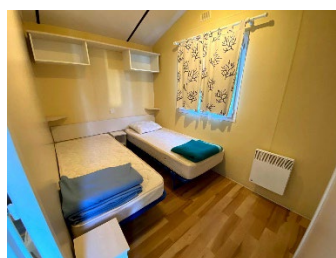

MOBILE HOME RIDOREV

The Ridorevs are mobile homes for 4 people, they are composed of two bedrooms, a shower room, a toilet and a common area including a kitchenette and a bench in the dining area. You can also enjoy the good weather by dining or having an aperitif or by playing a board game with your children or friends on the shaded terrace.

Description :

Surface area of 18m2 – with private sanitary facilities.

Bedroom 1: 1 bed of 140 x 190 or 2 beds of 80x190 – pillows and duvets provided

Bedroom 2: 2 beds of 80 x 190 – pillows and duvets provided