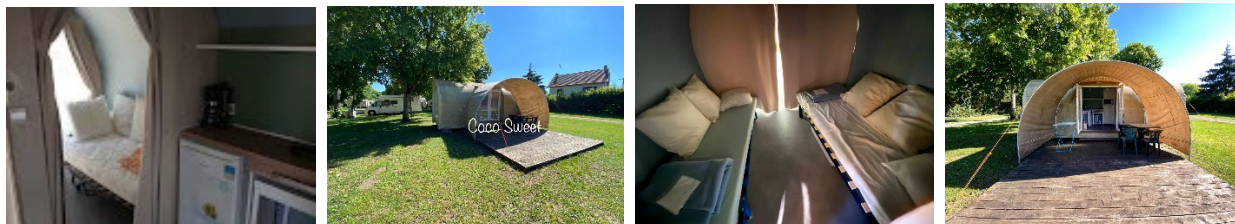

Coco Sweet

" **Coco-Sweet** is a round mobile home covered with a canvas, **does not have sanitary facilities (Camping Sanitaire)**

Its walls are rigid and insulated, its front door locked. It can accommodate 4 people with its 2 bedrooms equipped with box springs with mattresses.

It does not have sanitary facilities but a kitchenette equipped with a microwave, electric hob and refrigerator.

"COCO life continues on the terrace under the awning"

2026 Prices

Price for 1 night	64,00€	Cleaning fees	25,00€
Eco-party tax/pers/night	0,40€	Extra tent	3,00€
Tourist tax/pers/night	0,40€	Kit drap jetable 1 pers	6,00€
Pets	4,50€	Kit draps jetable 2 pers	8,00€
Booking fee	15,00€	Barbecu pitch	7,50€

Description:

Surface area of the COCO 16 m² – Ground terrace – Large format awning 3m20 x 2m50

Living room: Equipped kitchen with fridge, head table, 2 electric hobs, microwave oven, basic crockery. Retractable table with 4 stools. Closed storage 3 shelves. Double door with keyed lock.

Bedroom 1: blankets and pillows provided - 1 bedside table - 4 blackout curtains - 1 double bed 140 x 190 cm - storage 3 shelves with wardrobe

Bedroom 2 - Living room: blankets and pillows provided - 2 benches that can be transformed into 2 single beds of 80 x 190 - 4 blackout curtains - 2 storage pockets - possibility of a baby bed - 2 storage bins on wheels slipped under a bed